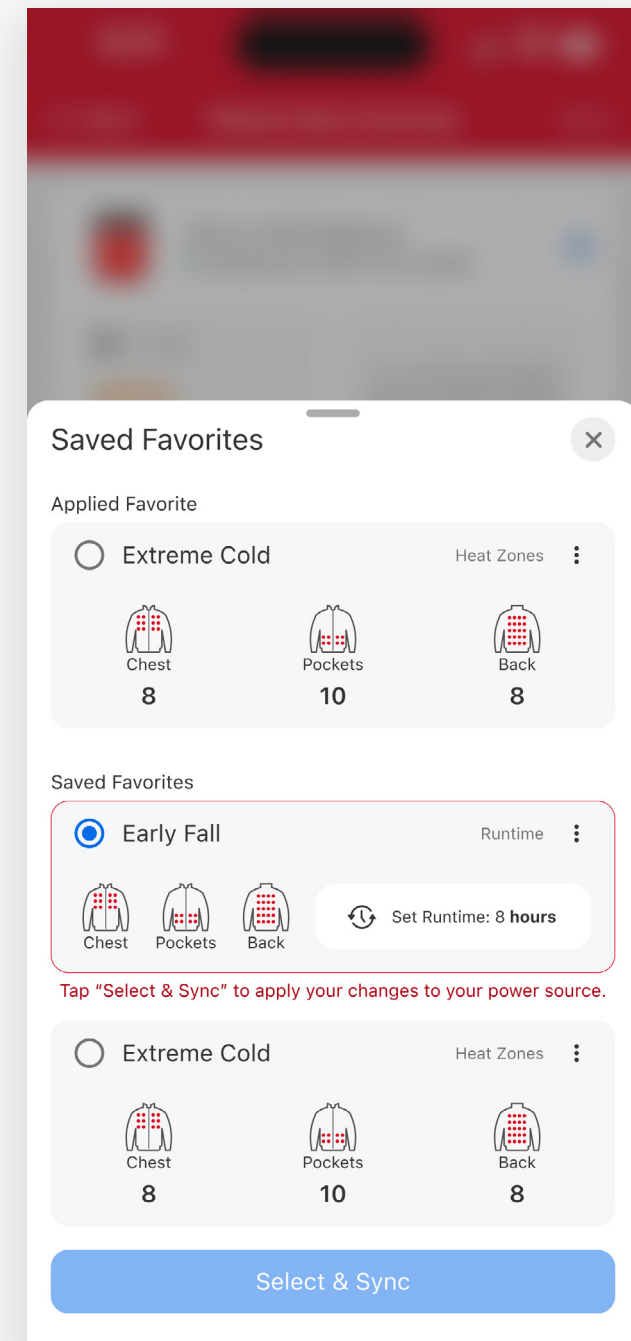

3. SAVE FAVORITES™

GUARDE LOS FAVORITOS

SAUVEGARDEZ LES FAVORIS

	 HEXON HEAT TECHNOLOGY™ EQUIPPED GARMENTS™ PRENDAS EQUIPADAS CON HEXON HEAT TECHNOLOGY™ VÊTEMENTS COMPORTANT LA HEXON HEAT TECHNOLOGY™	GARMENTS WITHOUT HEXON HEAT TECHNOLOGY™ PRENDAS SIN LA HEXON HEAT TECHNOLOGY™ VÊTEMENTS SANS LA HEXON HEAT TECHNOLOGY™
POWER™ POTENCIA / ALIMENTATION	✓	✓
APP CONTROL™ CONTROL DE APLICACIÓN / COMMANDE D'APPLICATION	✓	

SELECT YOUR PREFERRED HEATING MODE VIA THE POP UP MENU FROM THE BOTTOM TOOL BAR. ONCE SELECTED, THE CHOSEN MODE MENU OVERLAY WILL POP UP AS DISPLAYED IN THE VISUALS BELOW

 **HEAT ZONE MODE**

SELECT WHICH HEAT ZONES TO TURN ON AND CUSTOMIZE THE HEAT LEVELS OF EACH ZONE

 **RUNTIME MODE**

SET YOUR DESIRED RUNTIME AND HEAT ZONES, AND THE HEATED GEAR APP WILL DELIVER CONSISTENT HEAT FOR THE DURATION OF THAT TIME

 **SAVED FAVORITES (PRESETS)**

SAVE YOUR FAVORITE SETTINGS TO EASILY ACCESS THEM AGAIN