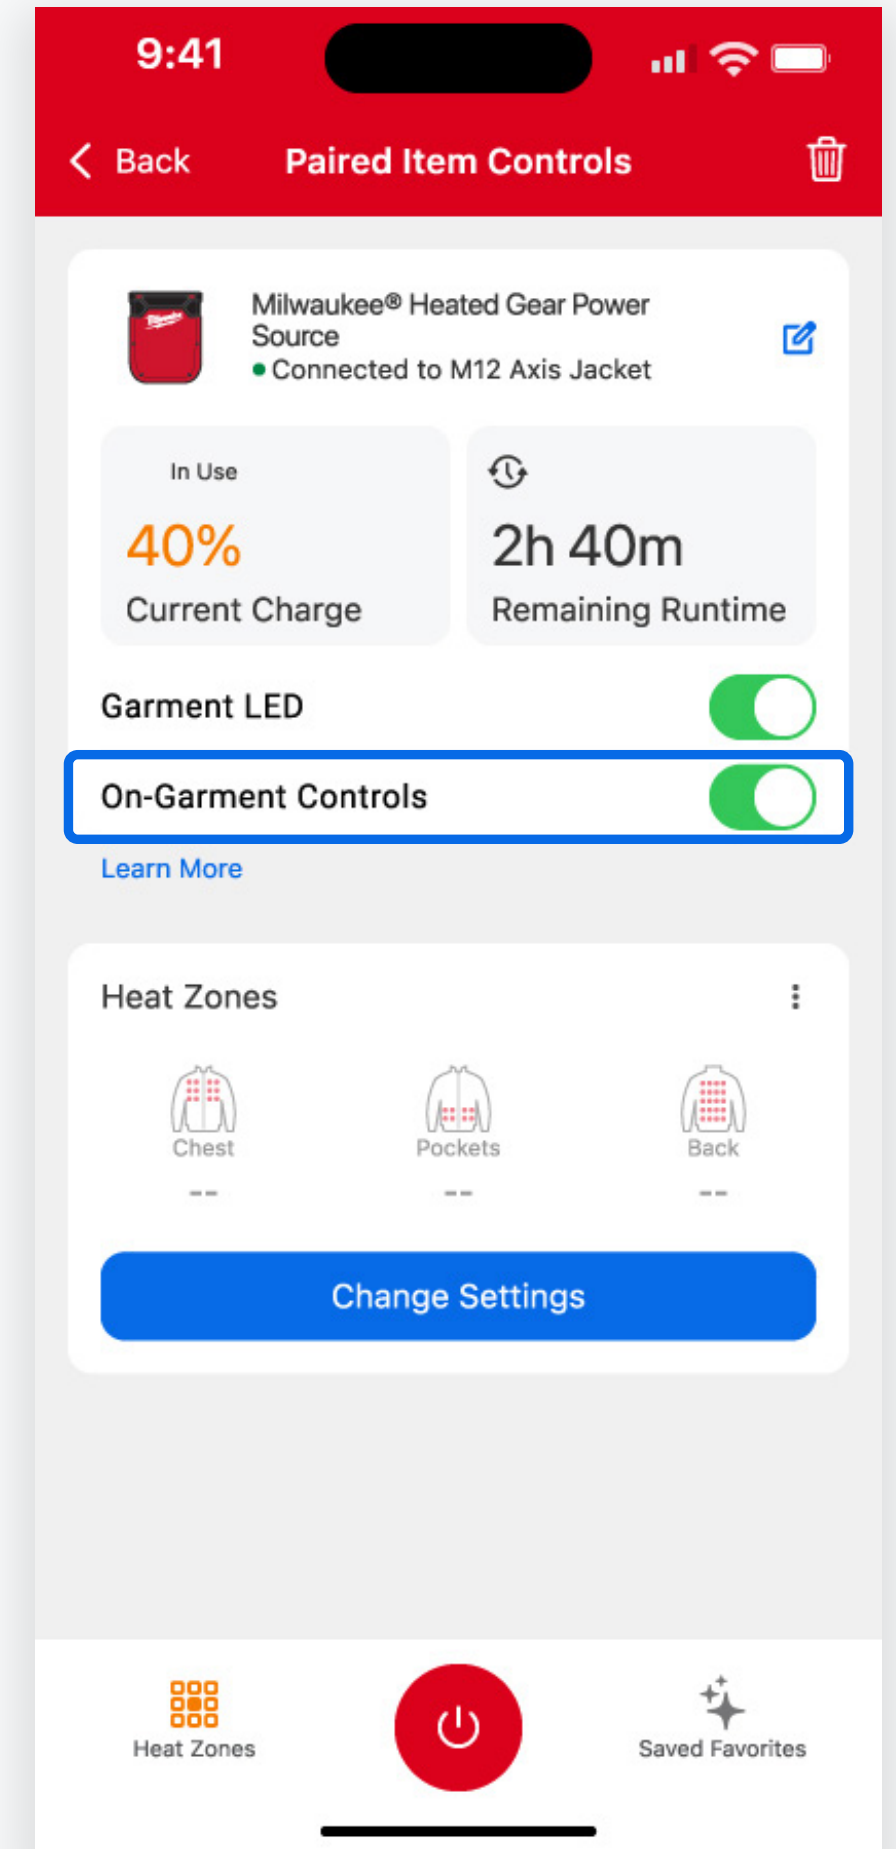

SELECT YOUR PREFERRED HEATING MODE VIA THE POP UP MENU FROM THE BOTTOM TOOL BAR. ONCE SELECTED, THE CHOSEN MODE MENU OVERLAY WILL POP UP AS DISPLAYED IN THE VISUALS BELOW

 **HEAT ZONE MODE**

SELECT WHICH HEAT ZONES TO TURN ON AND CUSTOMIZE THE HEAT LEVELS OF EACH ZONE

 **RUNTIME MODE**

SET YOUR DESIRED RUNTIME AND HEAT ZONES, AND THE HEATED GEAR APP WILL DELIVER CONSISTENT HEAT FOR THE DURATION OF THAT TIME

 **SAVED FAVORITES (PRESETS)**

SAVE YOUR FAVORITE SETTINGS TO EASILY ACCESS THEM AGAIN

LED DARK MODE

TURN OFF THE ON-GARMENT LED LIGHT

CONTROL LOCKOUT

PREVENT ACCIDENTAL ON/OFF OR HEAT LEVEL CHANGE

YOUR GARMENT WILL UNLOCK WHEN DISCONNECTING THE HEATED GEAR POWER SOURCE W/ APP CONTROL

iOS WIDGETS