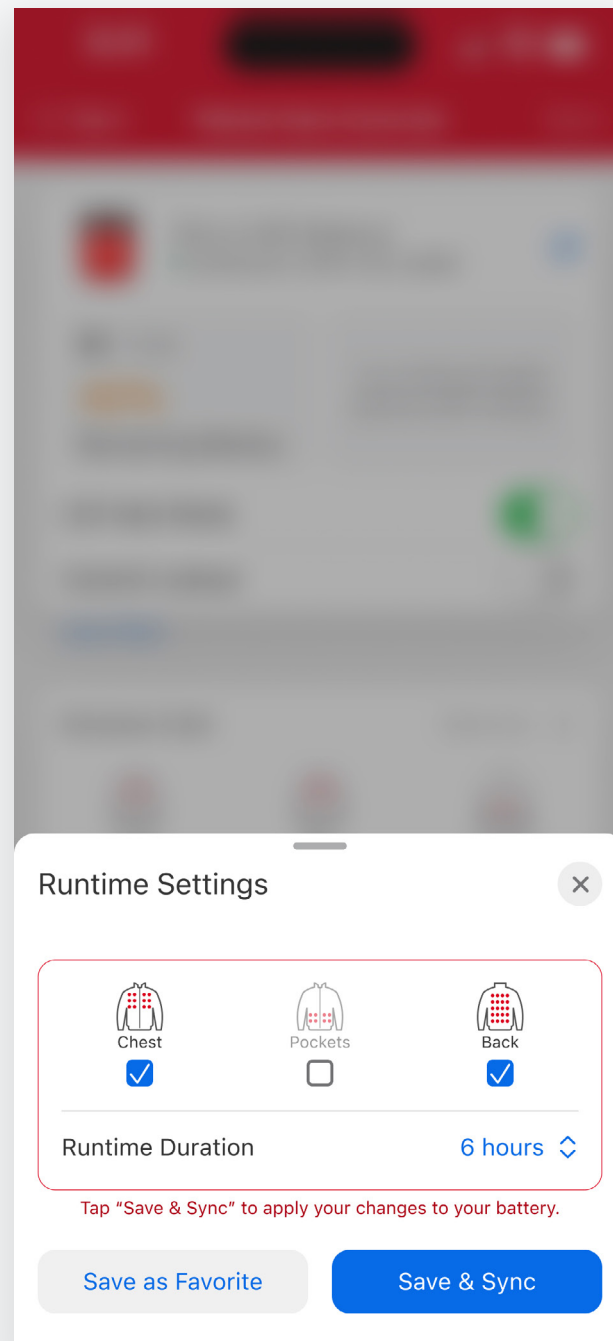

3. SAVE FAVORITES™

GUARDE LOS FAVORITOS

SAUVEGARDEZ LES FAVORIS

	 HEXON HEAT TECHNOLOGY™ EQUIPPED GARMENTS™ PRENDAS EQUIPADAS CON HEXON HEAT TECHNOLOGY™ VÊTEMENTS COMPORTANT LA HEXON HEAT TECHNOLOGY™	GARMENTS WITHOUT HEXON HEAT TECHNOLOGY™ PRENDAS SIN LA HEXON HEAT TECHNOLOGY™ VÊTEMENTS SANS LA HEXON HEAT TECHNOLOGY™
POWER™ POTENCIA / ALIMENTATION	✓	✓
APP CONTROL™ CONTROL DE APLICACIÓN / COMMANDE D'APPLICATION	✓	

SELECT YOUR PREFERRED HEATING MODE VIA THE POP UP MENU FROM THE BOTTOM TOOL BAR. ONCE SELECTED, THE CHOSEN MODE MENU OVERLAY WILL POP UP AS DISPLAYED IN THE VISUALS BELOW

 **HEAT ZONE MODE**

SELECT WHICH HEAT ZONES TO TURN ON AND CUSTOMIZE THE HEAT LEVELS OF EACH ZONE