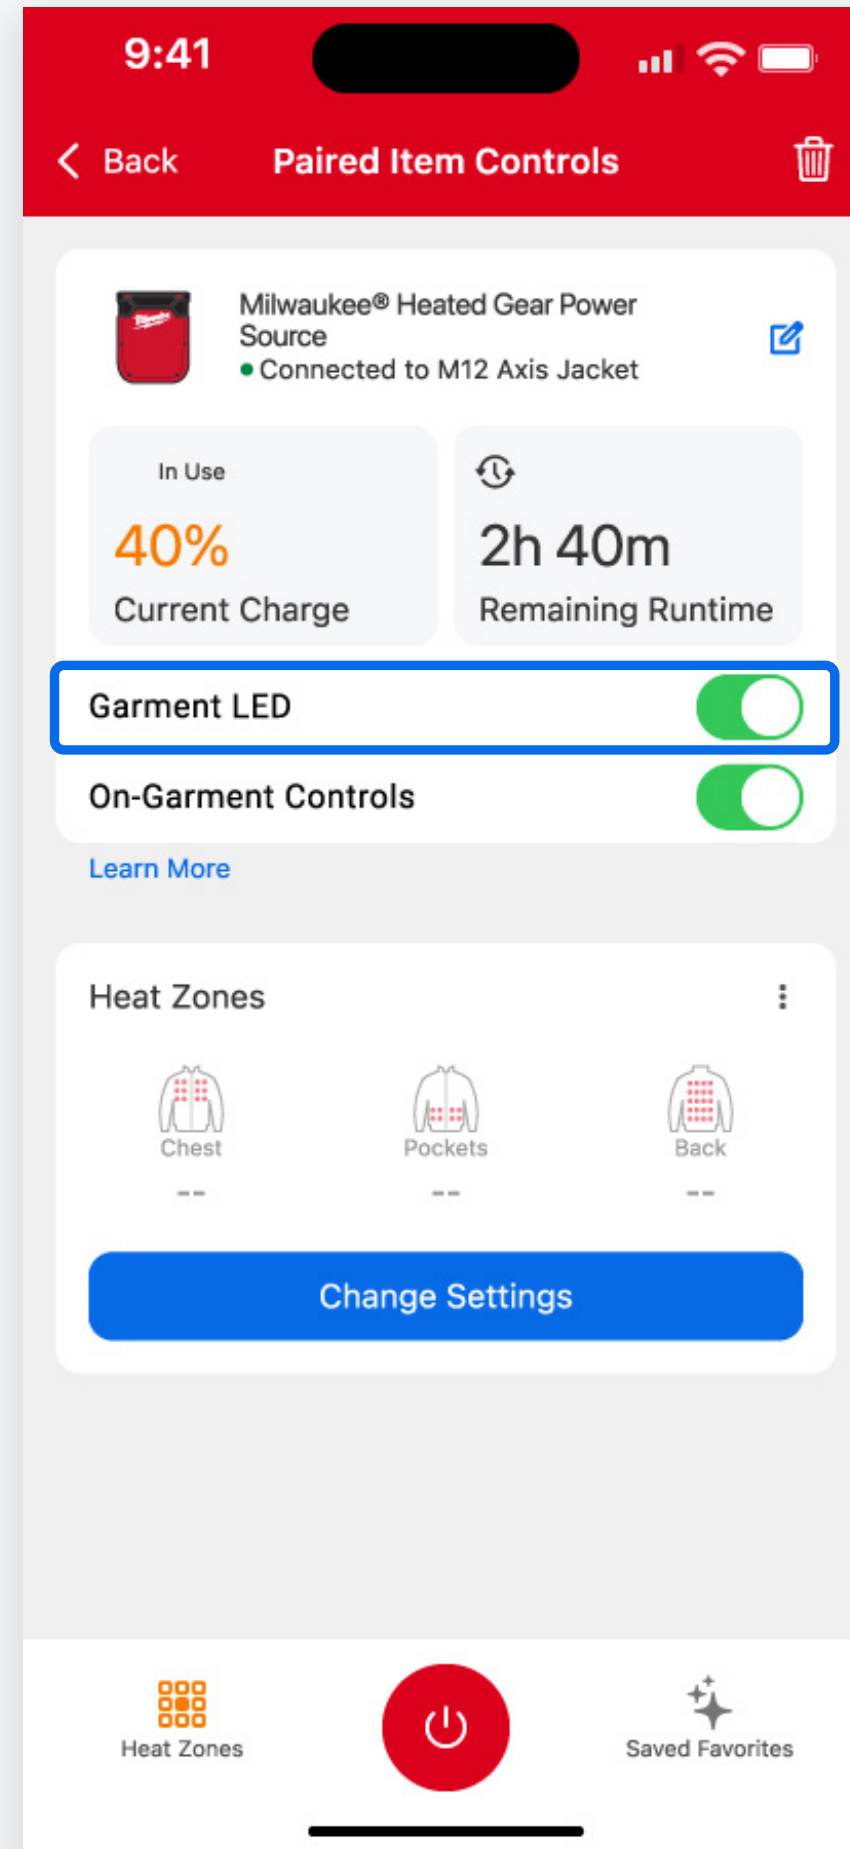

SELECT YOUR PREFERRED HEATING MODE VIA THE POP UP MENU FROM THE BOTTOM TOOL BAR. ONCE SELECTED, THE CHOSEN MODE MENU OVERLAY WILL POP UP AS DISPLAYED IN THE VISUALS BELOW

 **HEAT ZONE MODE**

SELECT WHICH HEAT ZONES TO TURN ON AND CUSTOMIZE THE HEAT LEVELS OF EACH ZONE

 **RUNTIME MODE**

SET YOUR DESIRED RUNTIME AND HEAT ZONES, AND THE HEATED GEAR APP WILL DELIVER CONSISTENT HEAT FOR THE DURATION OF THAT TIME

 **SAVED FAVORITES (PRESETS)**

SAVE YOUR FAVORITE SETTINGS TO EASILY ACCESS THEM AGAIN

LED DARK MODE

TURN OFF THE ON-GARMENT LED LIGHT

CONTROL LOCKOUT

PREVENT ACCIDENTAL ON/OFF OR HEAT LEVEL CHANGE

YOUR GARMENT WILL UNLOCK WHEN DISCONNECTING THE HEATED GEAR POWER SOURCE W/ APP CONTROL

iOS WIDGETS