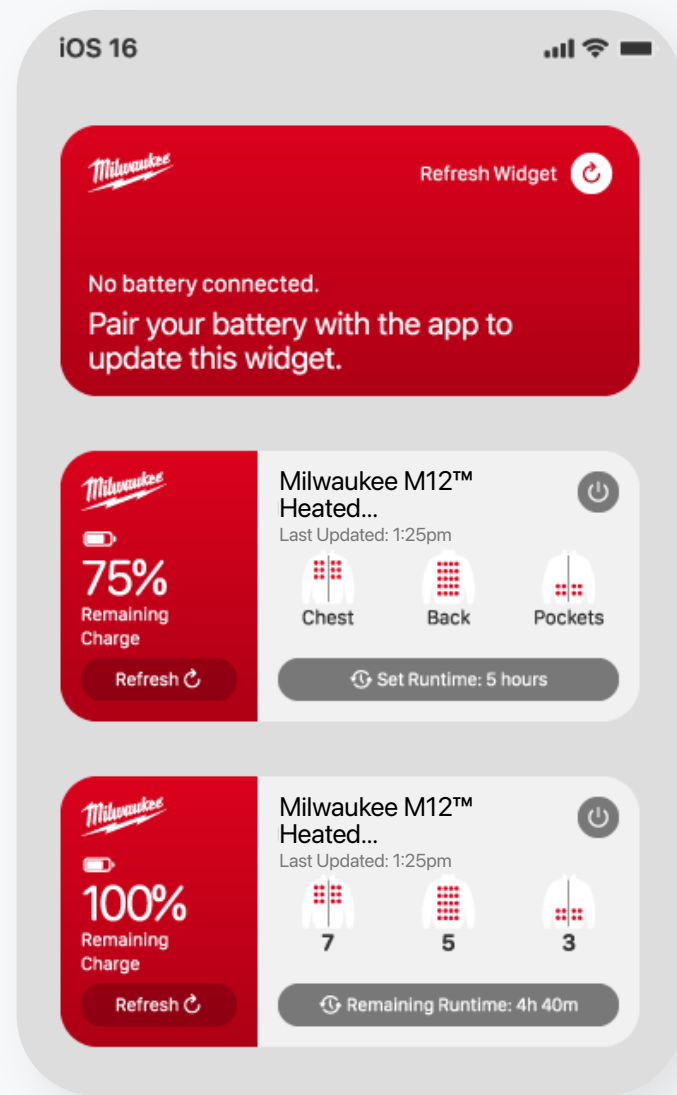

SELECT YOUR PREFERRED HEATING MODE VIA THE POP UP MENU FROM THE BOTTOM TOOL BAR. ONCE SELECTED, THE CHOSEN MODE MENU OVERLAY WILL POP UP AS DISPLAYED IN THE VISUALS BELOW

 **HEAT ZONE MODE**

SELECT WHICH HEAT ZONES TO TURN ON AND CUSTOMIZE THE HEAT LEVELS OF EACH ZONE

 **RUNTIME MODE**

SET YOUR DESIRED RUNTIME AND HEAT ZONES, AND THE HEATED GEAR APP WILL DELIVER CONSISTENT HEAT FOR THE DURATION OF THAT TIME

 **SAVED FAVORITES (PRESETS)**

SAVE YOUR FAVORITE SETTINGS TO EASILY ACCESS THEM AGAIN

LED DARK MODE

TURN OFF THE ON-GARMENT LED LIGHT

CONTROL LOCKOUT

PREVENT ACCIDENTAL ON/OFF OR HEAT LEVEL CHANGE

YOUR GARMENT WILL UNLOCK WHEN DISCONNECTING THE HEATED GEAR POWER SOURCE W/ APP CONTROL

iOS WIDGETS