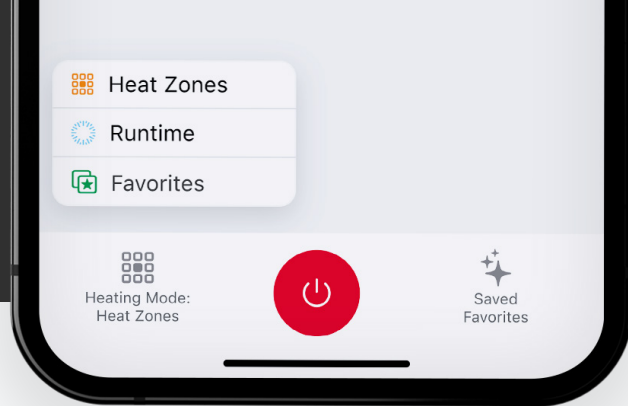

SELECT YOUR PREFERRED HEATING MODE VIA THE POP UP MENU FROM THE BOTTOM TOOL BAR. ONCE SELECTED, THE CHOSEN MODE MENU OVERLAY WILL POP UP AS DISPLAYED IN THE VISUALS BELOW