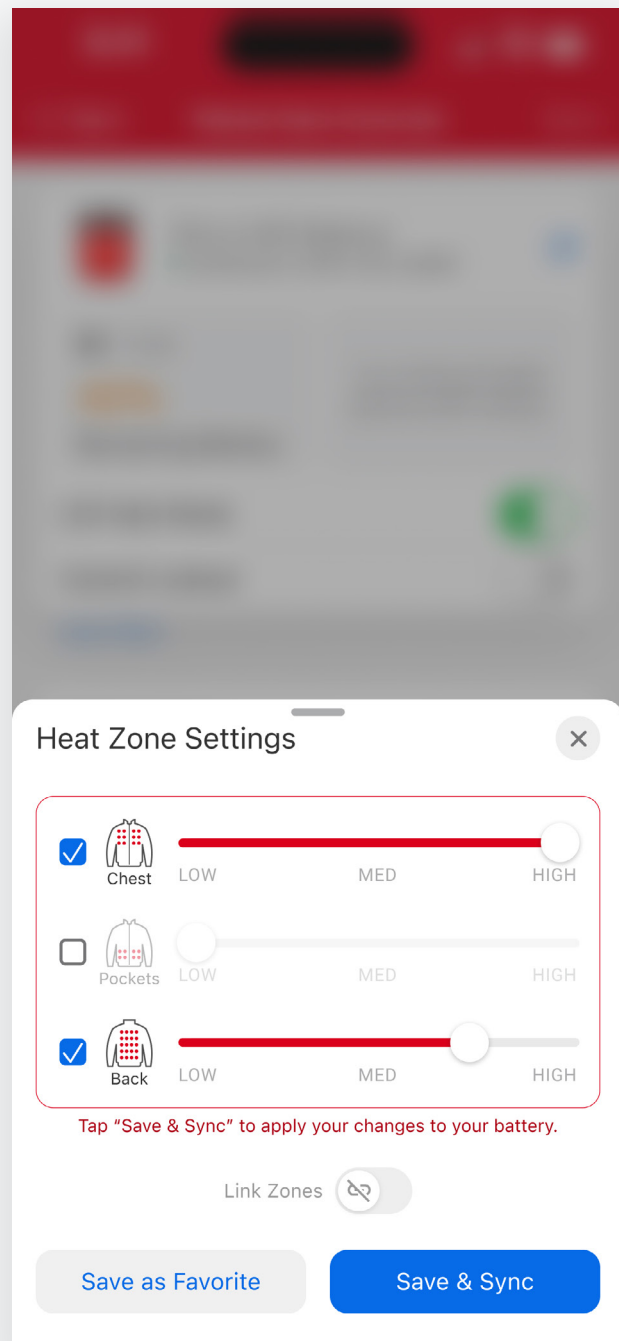

3. SAVE FAVORITES™

GUARDE LOS FAVORITOS

SAUVEGARDEZ LES FAVORIS

	 HEXON HEAT TECHNOLOGY™ EQUIPPED GARMENTS™ PRENDAS EQUIPADAS CON HEXON HEAT TECHNOLOGY™ VÊTEMENTS COMPORTANT LA HEXON HEAT TECHNOLOGY™	GARMENTS WITHOUT HEXON HEAT TECHNOLOGY™ PRENDAS SIN LA HEXON HEAT TECHNOLOGY™ VÊTEMENTS SANS LA HEXON HEAT TECHNOLOGY™
POWER™ POTENCIA / ALIMENTATION	✓	✓
APP CONTROL™ CONTROL DE APLICACIÓN / COMMANDE D'APPLICATION	✓	

SELECT YOUR PREFERRED HEATING MODE VIA THE POP UP MENU FROM THE BOTTOM TOOL BAR. ONCE SELECTED, THE CHOSEN MODE MENU OVERLAY WILL POP UP AS DISPLAYED IN THE VISUALS BELOW

 **HEAT ZONE MODE**

SELECT WHICH HEAT ZONES TO TURN ON AND CUSTOMIZE THE HEAT LEVELS OF EACH ZONE