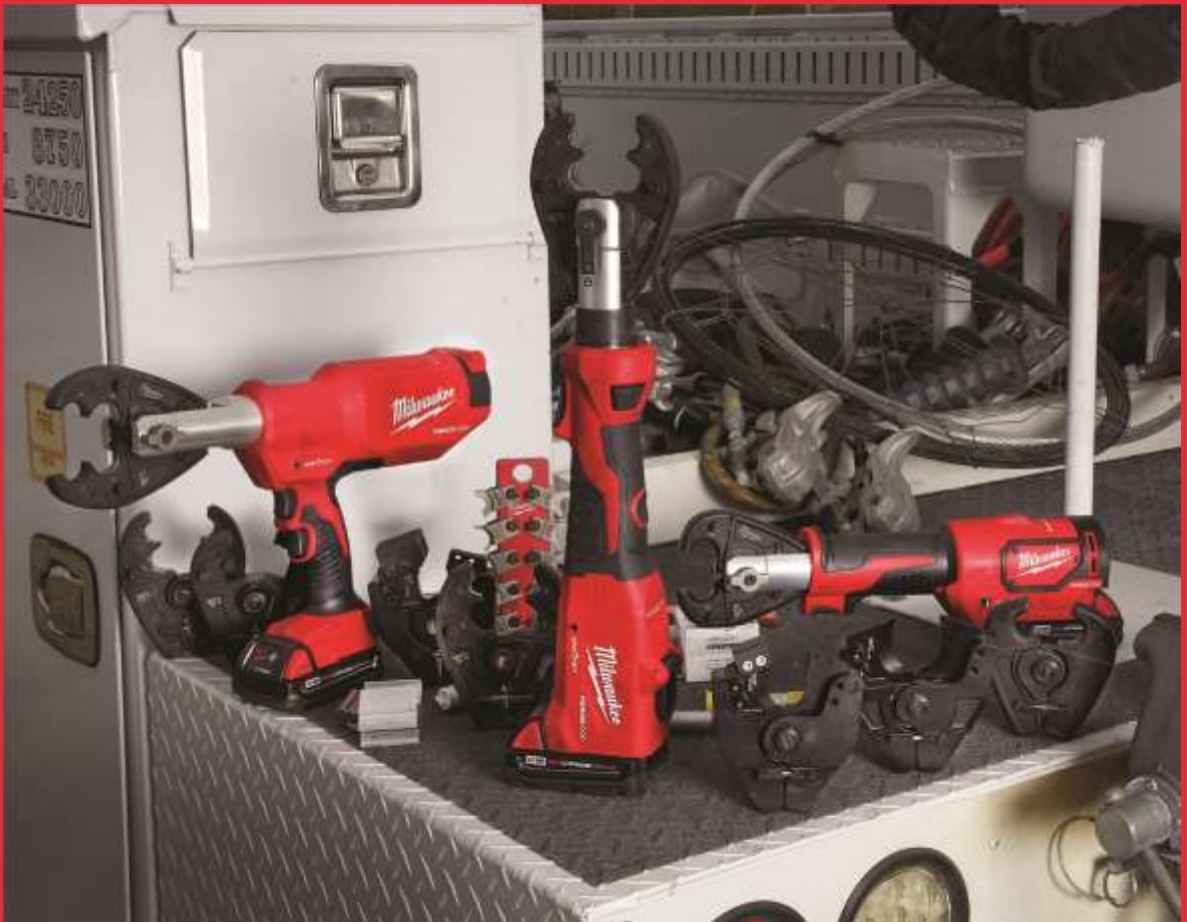

Milwaukee®

M18™ FORCE LOGIC™

THE SMARTEST WAY TO WORK

M18™ FORCE LOGIC™ 6T UTILITY
CRIMPING & CUTTING SOLUTIONS

Nothing but **HEAVY DUTY**.®

M18™ FORCE LOGIC™ 6T CRIMPING FAMILY

Each tool in the M18™ FORCE LOGIC™ 6T Utility Crimping Family is thoughtfully designed for the demanding applications and environments that linemen encounter. The individual crimpers are optimized for use in specific orientations giving every user the choice of tool that best matches their needs while maintaining compatibility with eight different crimping & cutting jaws. While each tool has unique advantages, they all share the industry's most advanced batteries, motors, electronics and hydraulics to deliver unmatched reliability and best-in-class experience for linemen everywhere.

THE COMPLETE POWER UTILITY DISTRIBUTION SOLUTION

PREDICTIVE FORCE MONITORING™

- Modifies output based on application to ensure full pressure
- Instant verification with green LED
- Fastest crimping speeds