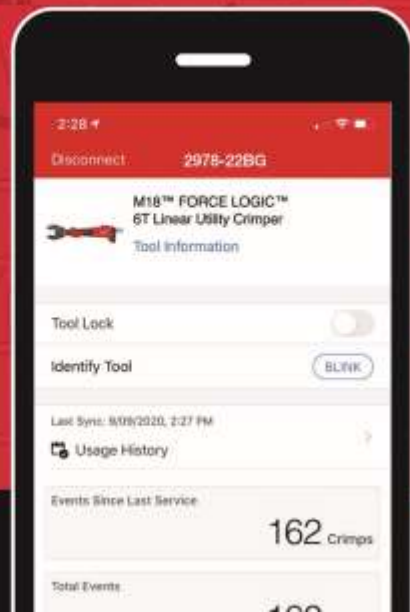

ONE KEY™

UNLOCKING THE DIGITAL JOBSITE.™

REPORT. TRACK. MANAGE.

View tool usage and performance data and track towards upcoming maintenance

Map Data ©2020 Google
Track your tool's location and if lost, get alerts when found

Lock your tool and disable remotely

**DOWNLOAD THE
FREE APP NOW!**

Apple and the Apple logo are trademarks of Apple Inc., registered in the U.S. and other countries.
App Store is a service mark of Apple Inc. and Google Play and the Google Play logo are trademarks of Google Inc.