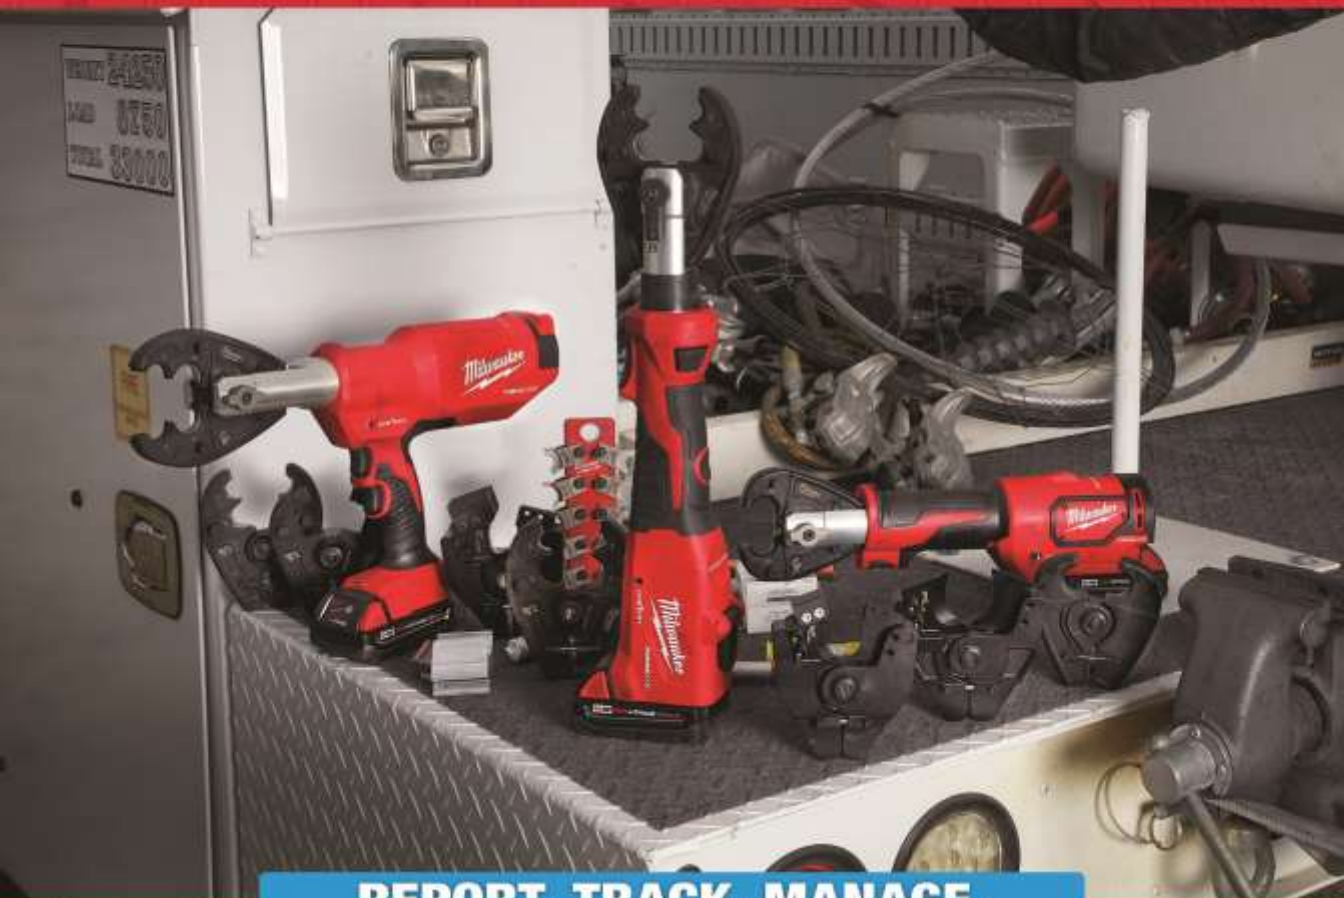

ONE KEY™

UNLOCKING THE DIGITAL JOBSITE.™

REPORT. TRACK. MANAGE.